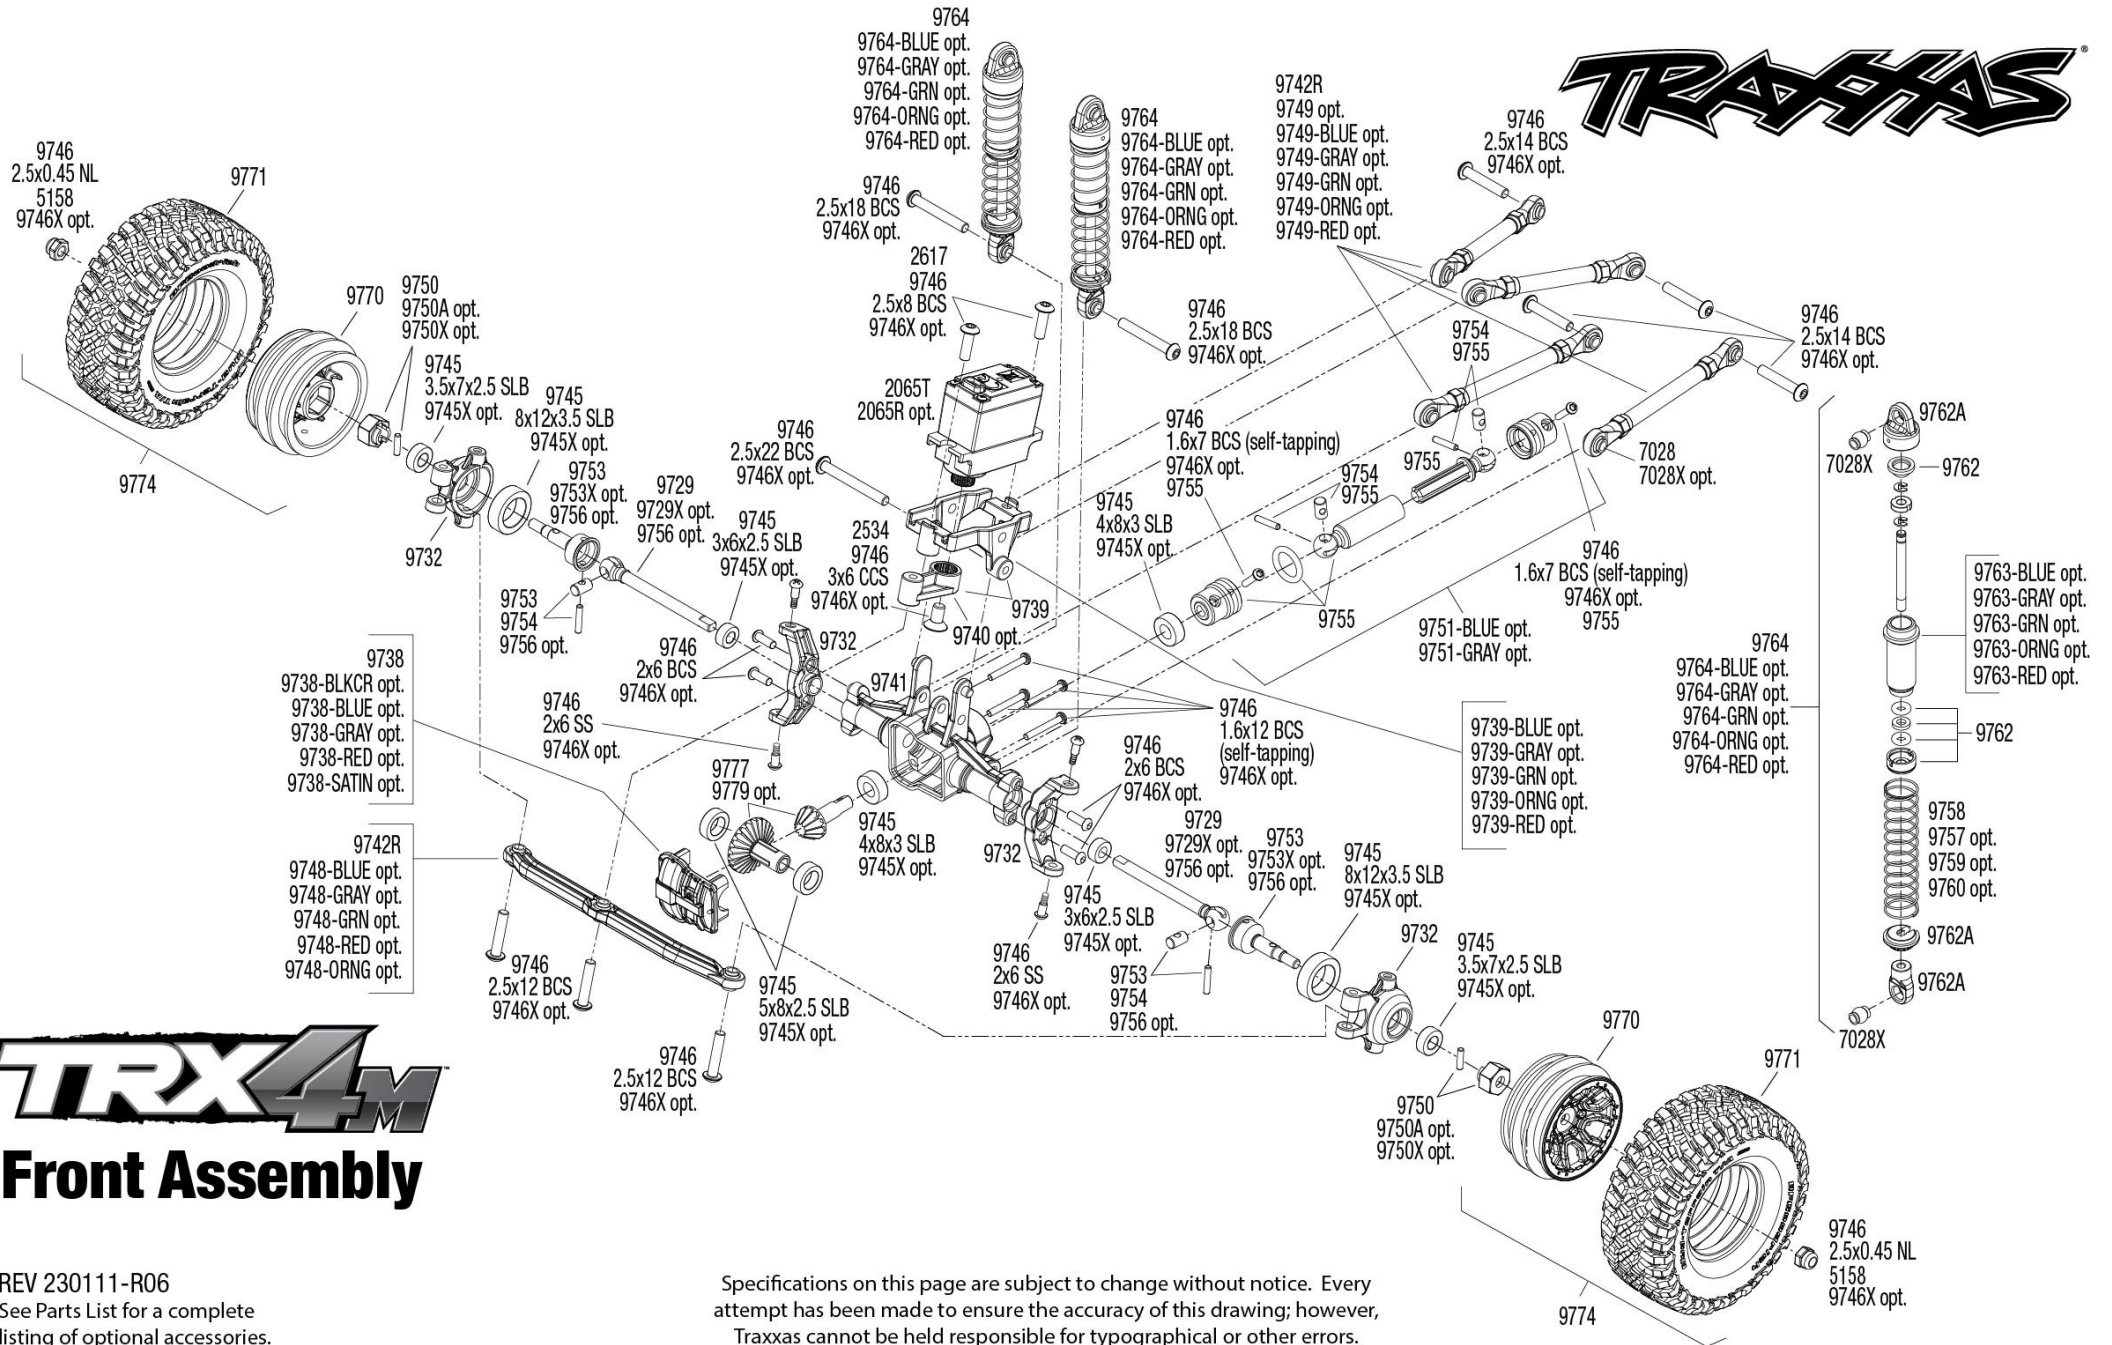

# TRAXXAS

## TRX4M Front Assembly

REV 230111-R06  
See Parts List for a complete listing of optional accessories.

Specifications on this page are subject to change without notice. Every attempt has been made to ensure the accuracy of this drawing; however, Traxxas cannot be held responsible for typographical or other errors.